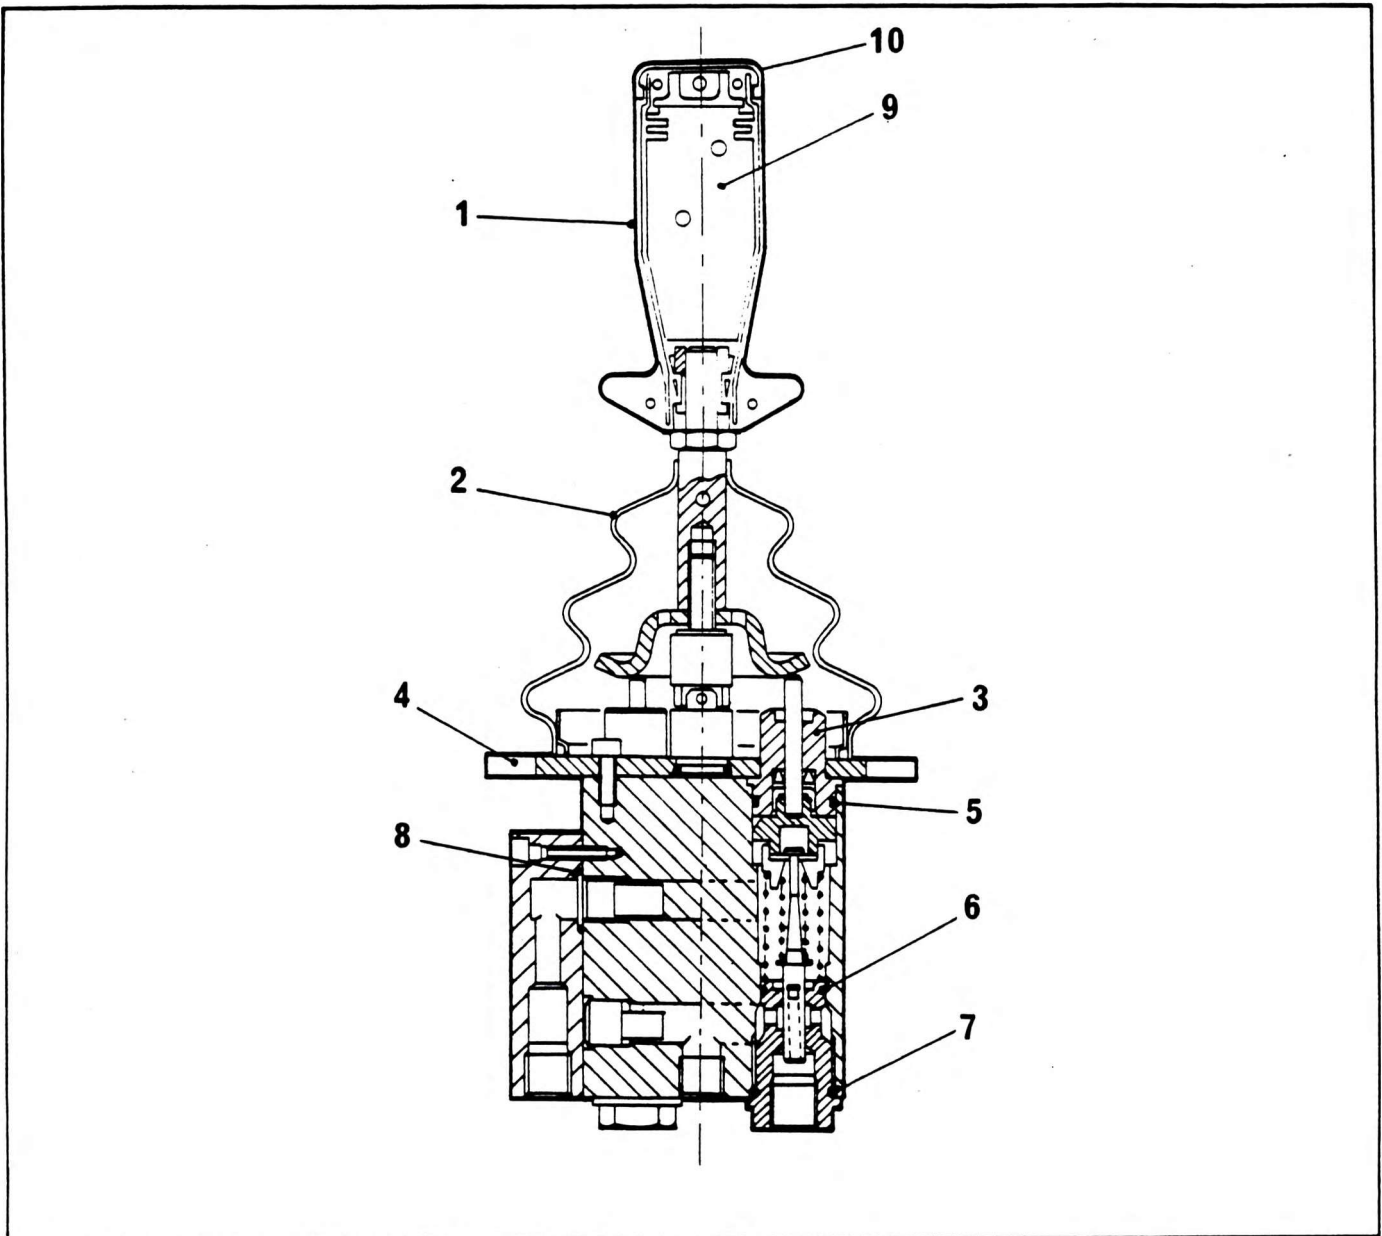

REMOTE CONTROL VALVE

NO.	PART NO.	QTY.	DESCRIPTION	NO.	PART NO.	QTY.	DESCRIPTION
-	7-352-990187		Complete Assembly				
*	9-352-100396	1	Seal Kit				
1	9-352-100400	1	Handle Complete	Incl.	Items 9 & 10		
2	9-352-100398	1	Rubber Gaiter				
3	9-352-100397	1	Guide & Pusher				
4	9-352-100399	1	Flange & Joint				
5	*	4	'O' Ring				
6	*	4	'O' Ring				
7	*	4	'O' Ring				
8	*	1	'O' Ring				
9	9-352-100426	1	Solenoid 24v				
10	9-352-100428	1	Rubber Cap				